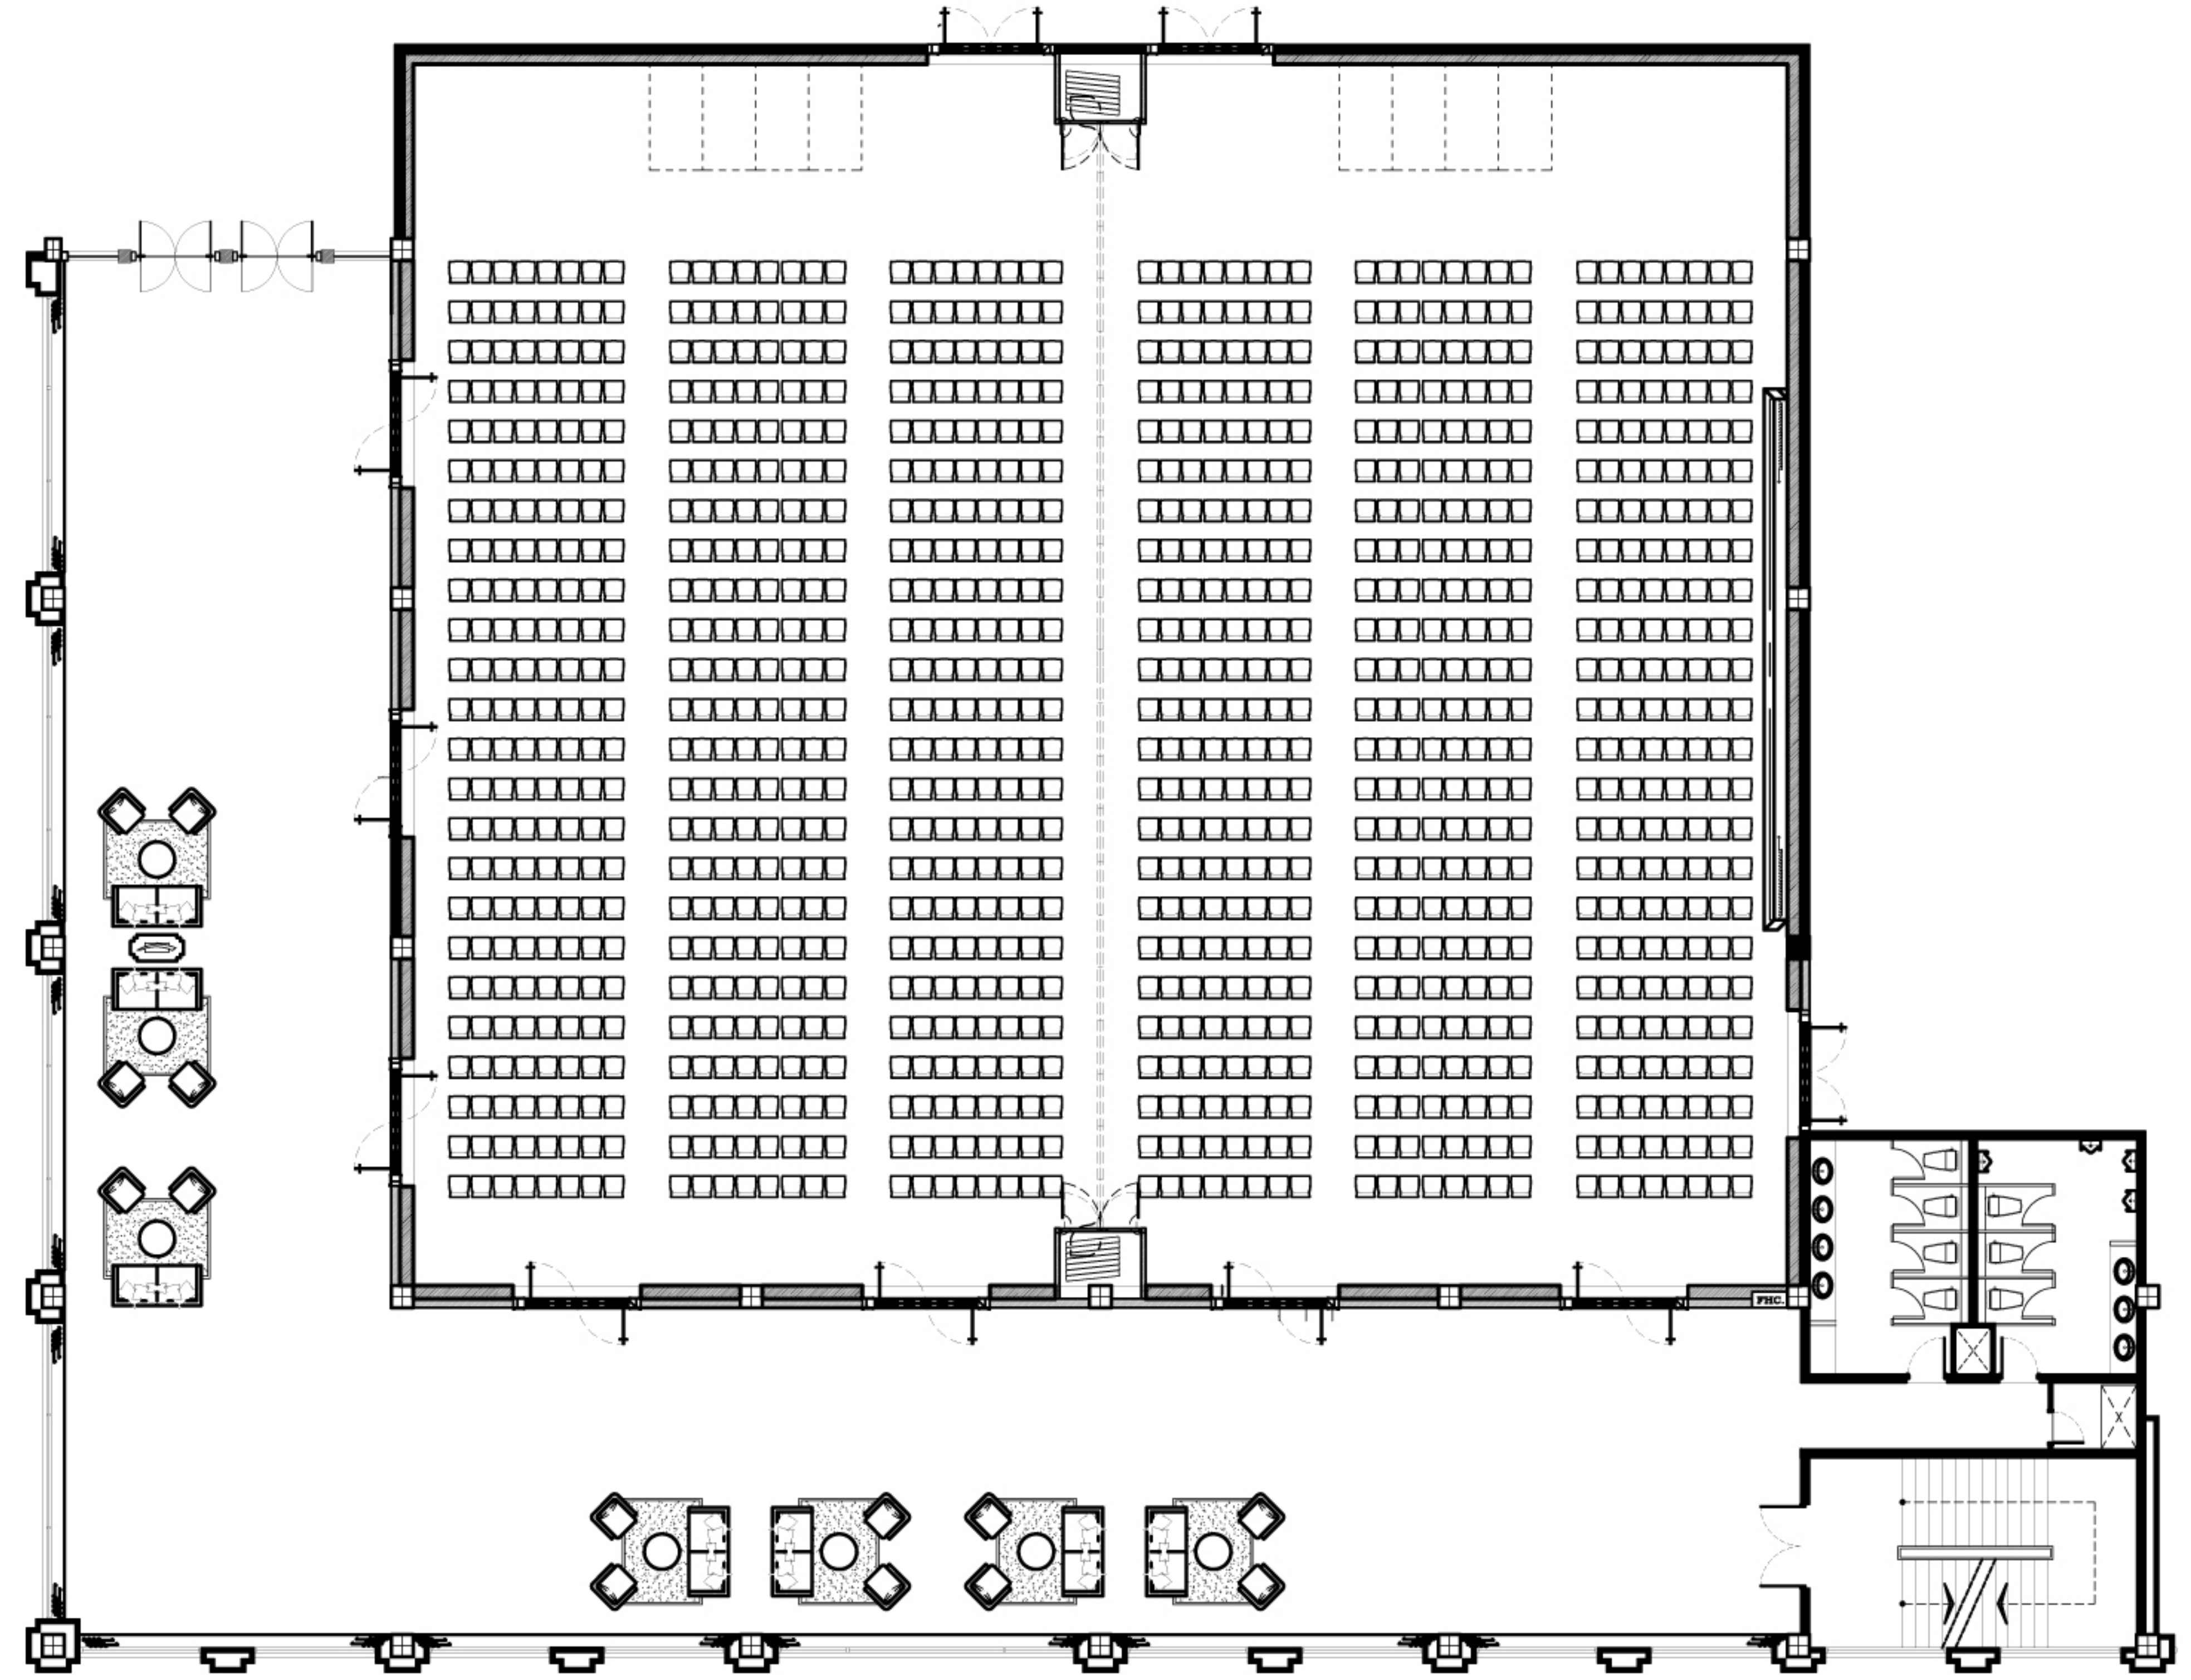

ROOM	DIMENTION LxWxH (M.)	AREA (Sqm.)	CAPACITY			
			Class Room	Theatre	Chinese	Cocktail
Dhavaravati 1	27.60m.x15.50m.x6.00m.	428	336	570	280	428
Dhavaravati 2	27.60m.x15.50m.x6.00m.	428	336	570	280	428
Dhavaravati Ballroom	27.60m.x31.10m.x6.00m.	856	741	1050	560	856

Dhavaravati 1

Dhavaravati 2

ROOM	DIMENTION LxWxH (M.)	AREA (Sqm.)	CAPACITY			
			Class Room	Theatre	Chinese	Cocktail
Dhavaravati 1	27.60m.x15.50m.x6.00m.	428	336	570	280	428
Dhavaravati 2	27.60m.x15.50m.x6.00m.	428	336	570	280	428
Dhavaravati Ballroom	27.60m.x31.10m.x6.00m.	856	741	1050	560	856

Dhavaravati Ballroom

ROOM	DIMENTION LxWxH (M.)	AREA (Sqm.)	CAPACITY			
			Class Room	Theatre	Chinese	Cocktail
Dhavaravati 1	27.60m.x15.50m.x6.00m.	428	336	570	280	428
Dhavaravati 2	27.60m.x15.50m.x6.00m.	428	336	570	280	428
Dhavaravati Ballroom	27.60m.x31.10m.x6.00m.	856	741	1050	560	856