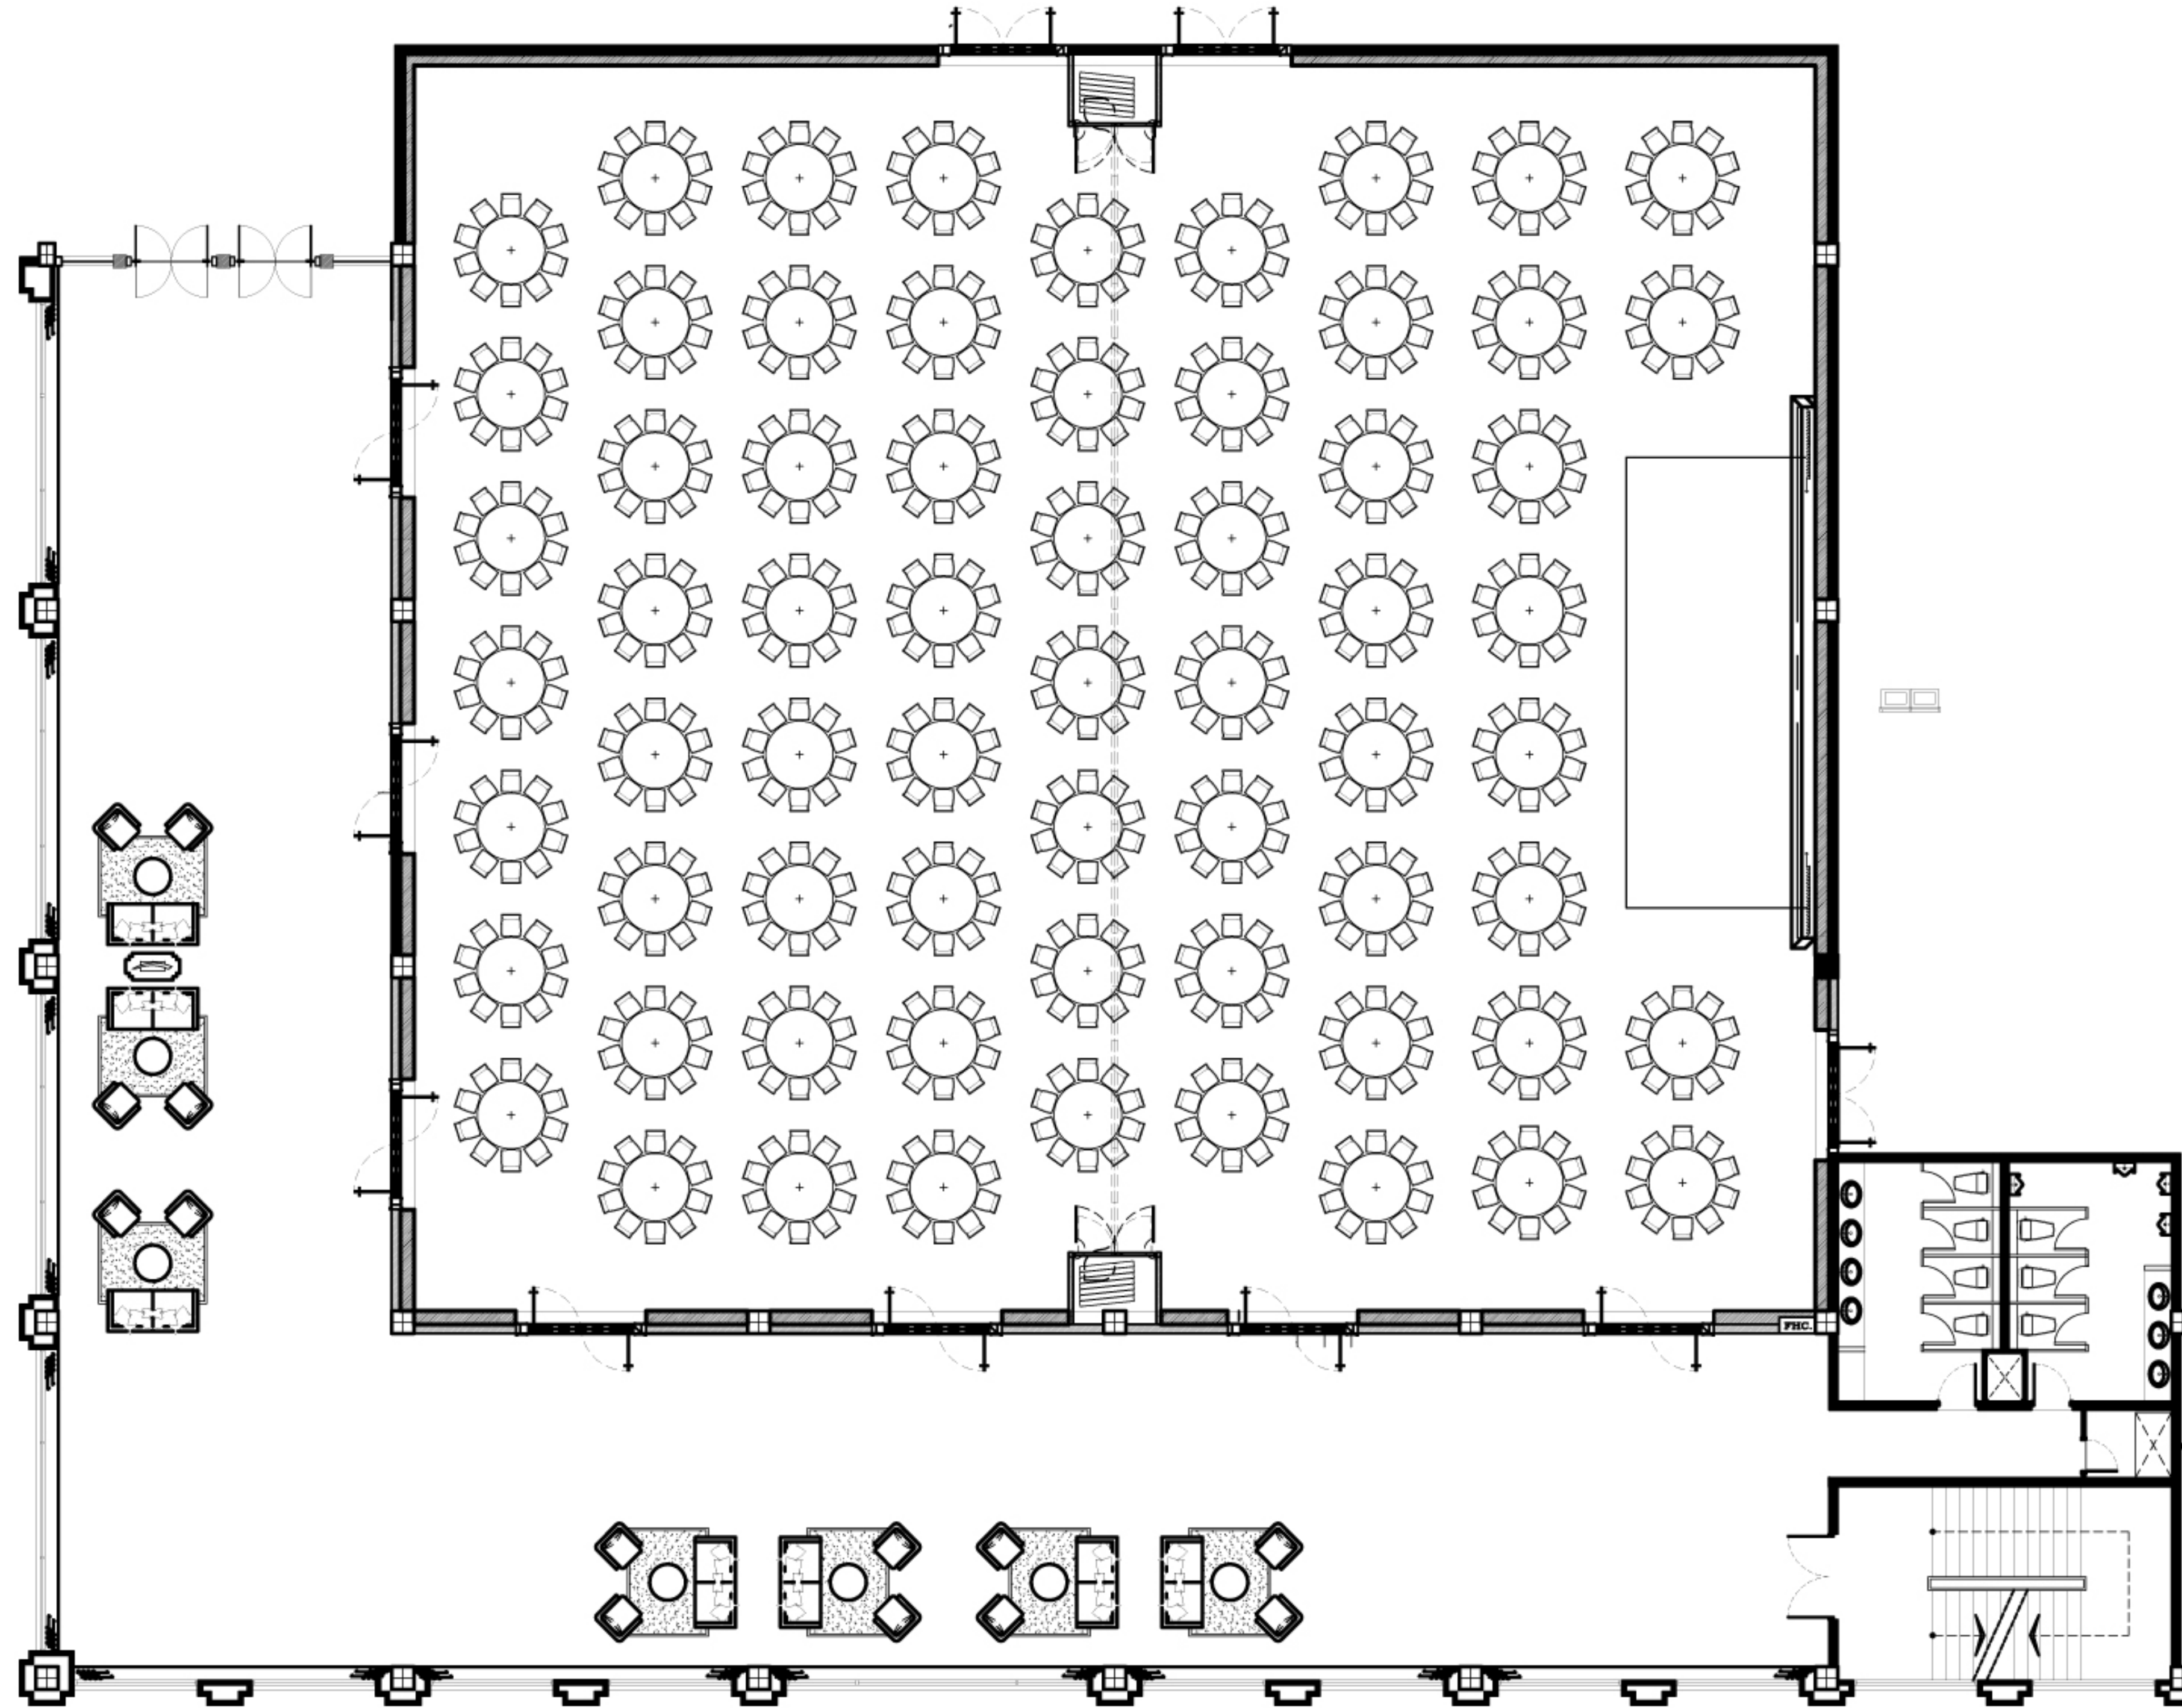

ROOM	DIMENTION LxWxH (M.)	AREA (Sqm.)	CAPACITY			
			Class Room	Theatre	Chinese	Cocktail
Dhavaravati 1	27.60m.x15.50m.x6.00m.	428	336	570	280	428
Dhavaravati 2	27.60m.x15.50m.x6.00m.	428	336	570	280	428
Dhavaravati Ballroom	27.60m.x31.10m.x6.00m.	856	741	1050	560	856

Dhavaravati 1

Dhavaravati 2

ROOM	DIMENTION LxWxH (M.)	AREA (Sqm.)	CAPACITY			
			Class Room	Theatre	Chinese	Cocktail
Dhavaravati 1	27.60m.x15.50m.x6.00m.	428	336	570	280	428
Dhavaravati 2	27.60m.x15.50m.x6.00m.	428	336	570	280	428
Dhavaravati Ballroom	27.60m.x31.10m.x6.00m.	856	741	1050	560	856

Dhavaravati Ballroom

ROOM	DIMENTION LxWxH (M.)	AREA (Sqm.)	CAPACITY			
			Class Room	Theatre	Chinese	Cocktail
Dhavaravati 1	27.60m.x15.50m.x6.00m.	428	336	570	280	428
Dhavaravati 2	27.60m.x15.50m.x6.00m.	428	336	570	280	428
Dhavaravati Ballroom	27.60m.x31.10m.x6.00m.	856	741	1050	560	856